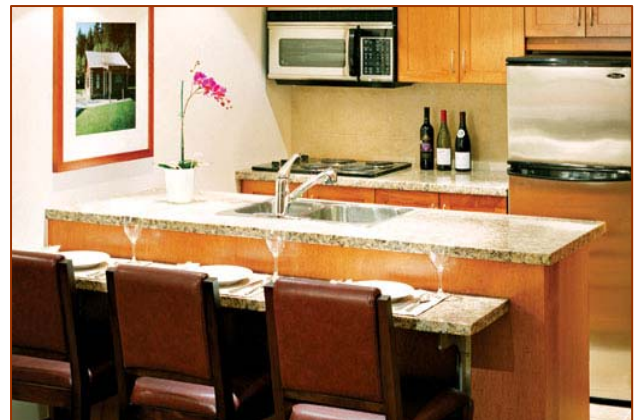

UNIT TYPES

- One Bedroom Suite
- Two Bedroom Suite
- Three Bedroom Suite

JODYCO International

Office: 604-938-9260

Cell: 604-935-2095

www.jodyco.com